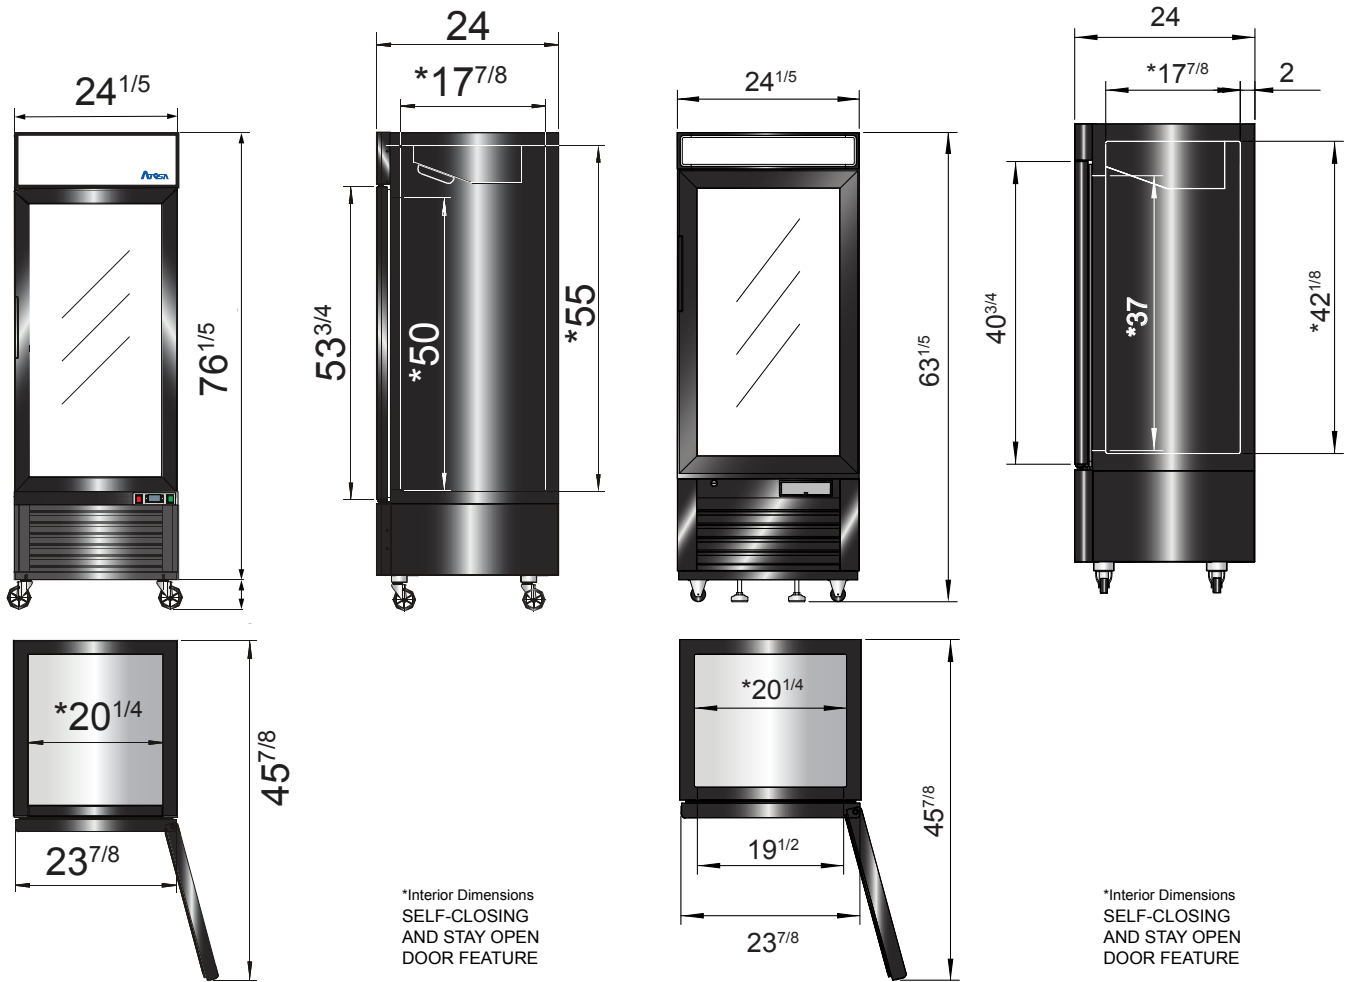

"WE MAKE THE KITCHEN BETTER!"

Toll Free: 855-855-0399 Email: info@atosausa.com
www.atosa.com | www.atosausa.com
California, Colorado, Florida, Georgia, Illinois,
New Jersey, Ohio, Texas, Washington

SPECIFICATIONS

Model	Doors	Capacity Cu. Ft	Shelves	Casters (inch)	Amps (A)	Voltage (V/Hz/Ph)	HP	Refrigerant	Exterior Dimension (inch)	Net Weight (lbs)	Gross Weight (lbs)
MCF8725GR	1	11.1	4	2	2.1	115/60/1	1/7	R290	24^{1/5} × 24 × 76^{1/5}	227	251
MCF8726GR	1	8.3	3	2	2.1	115/60/1	1/7	R290	24^{1/5} × 24 × 63^{1/5}	190	210

PLAN VIEW

MCF8725GR

MCF8726GR

Casters

Temperature control

Door lock

LED lights

Epoxy shelves